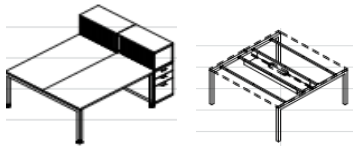

*

Open plan Workstation

2 x (1200 x 800 x 32mm) P G Bison Melawood Coimbra Top; Peen Finish with matching PVC 3mm edging
1 x 1200mm x 1600mm Two way Plan-B leg structure

Pedestal and bookcase combo - consist of: separate pedestal 1 x 150mm drawer including and drop in pen & pencil tray, 1 x 150mm drawer, 1 x deep filing drawer with a one tier charcoal roller door bookcase fixed on top with Plan-B handle - charcoal per drawer

1 x Surround trim steel frame screen

1000 x 400mm

Covered with

Weaversworld Fabric

Moo

Colour : White (826)

Including brackets

*

Systems Cabinet

1 x 1500H x 900 x 500mm Roller door systems cabinet (32mm Top)

P G Bison Melawood Combra; peen finish with matching 3mm PVC Edging with charcoal RSD

3 x 2/3 Steel Shelves - charcoal

*

Corporate connector

Oblique 4 way Power set

2 x SA Normal Sockets

2 x 2 Pin Schuko Sockets

Oblique set of desk clamps

1 x Input power cable 5m - SA Normal

including black vertebras for cable management x 3m

*