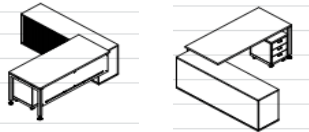

Port Elizabeth workstation

*