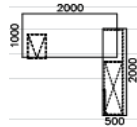

Port Elizabeth workstation

*