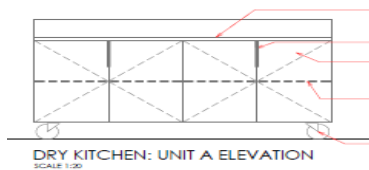

Custom Mobile Coffee station 1

See detail drawings - Dry Kitchen Mobile Unit A
Rustenburg black granite top & splash back
Storm grey carcass with matching PVC 3mm edging
Storm grey adjustable shelf with matching PVC 3mm edging
Charcoal wrap hinge doors
Roco aluminium cover handle (232mm) or similar
Lockable industrial castors