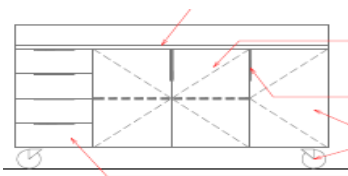

*

DRY KITCHEN: UNIT B ELEVATION
SCALE 1:20

Custom Mobile Coffee station 2

See detail drawings - Dry Kitchen Mobile Unit B
Rustenburg black granite top & splash back
Storm grey carcass with matching PVC 3mm edging
Charcoal wrap hinge doors
Charcoal wrap drawer fronts
Storm grey adjustable shelf with matching PVC 3mm edging
Waste bin cutout in top including chrome swing cover and waste bin
Roco aluminium cover handle (232mm) or similar
Lockable industrial castors

*